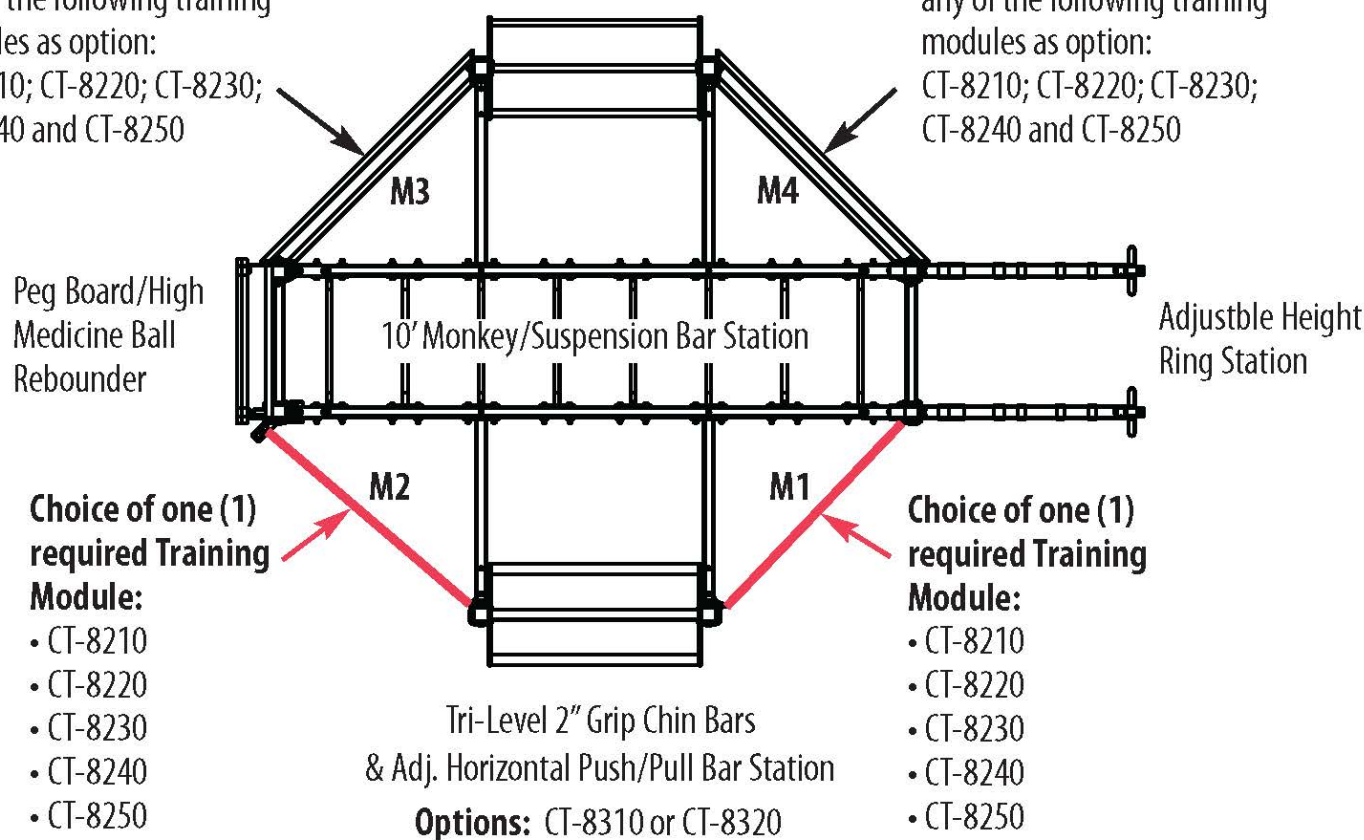

CONFIGURATION SHEET

CT-8100E

Elite Fitness Trainer

Dual Bar Training Module
(standard). Can be replaced by
any of the following training
modules as option:
CT-8210; CT-8220; CT-8230;
CT-8240 and CT-8250

Tri-Level 1-1/4" Grip Chin Bars
Options: CT-8310 or CT-8320

Dual Bar Training Module
(standard). Can be replaced by
any of the following training
modules as option:
CT-8210; CT-8220; CT-8230;
CT-8240 and CT-8250

Diagram as shown in black and red is the standard ELITE unit. Customization with your choice of training modules, options and accessories is available for additional costs.